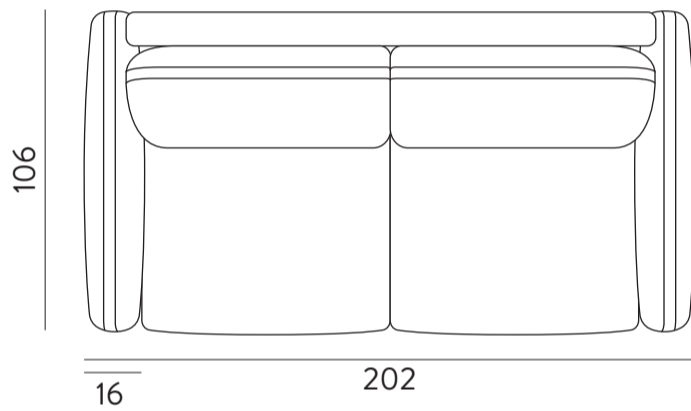

Saul

Fauteuil

Couchage: 70x195x16 cm

Canapé 2 places

Couchage: 120x195x16 cm

Canapé 3 places

Couchage: 140x195x16 cm

Canapé 3,5 places

Couchage: 160x195x16 cm