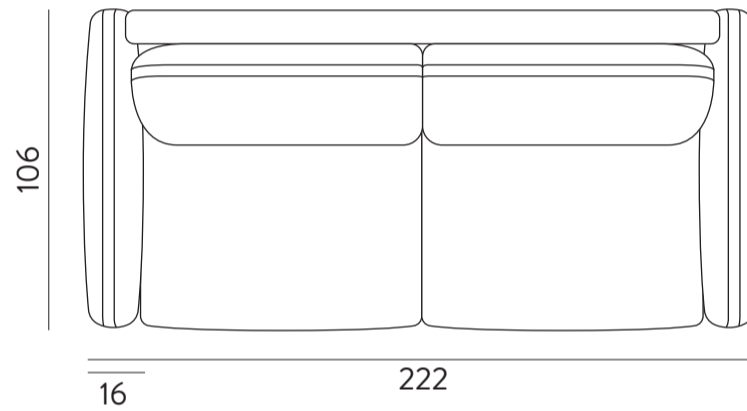

Saul

Fauteuil

Couchage: 70x195x16 cm

Canapé 2 places

Couchage: 120x195x16 cm

Canapé 3 places

Couchage: 140x195x16 cm

Canapé 3,5 places

Couchage: 160x195x16 cm