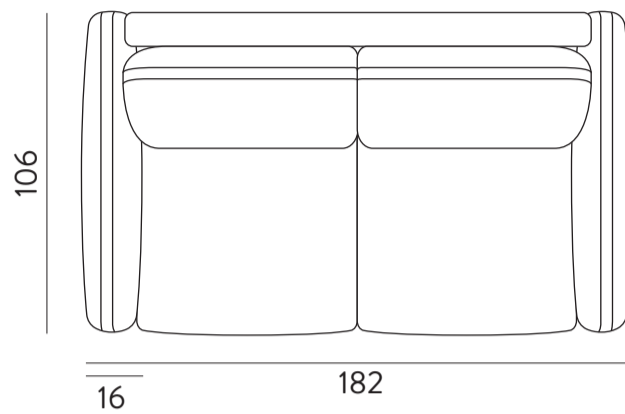

Saul

Fauteuil

Couchage: 70x195x16 cm

Canapé 2 places

Couchage: 120x195x16 cm

Canapé 3 places

Couchage: 140x195x16 cm

Canapé 3,5 places

Couchage: 160x195x16 cm