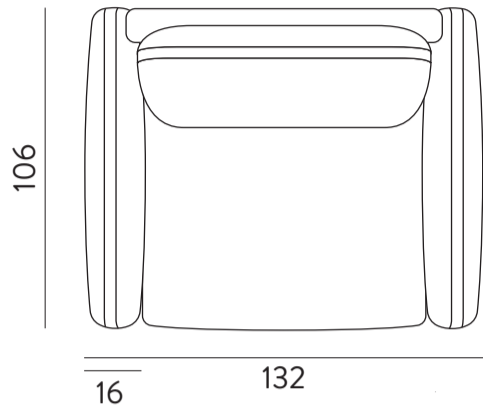

Saul

Fauteuil

Couchage: 70x195x16 cm

Canapé 2 places

Couchage: 120x195x16 cm

Canapé 3 places

Couchage: 140x195x16 cm

Canapé 3,5 places

Couchage: 160x195x16 cm